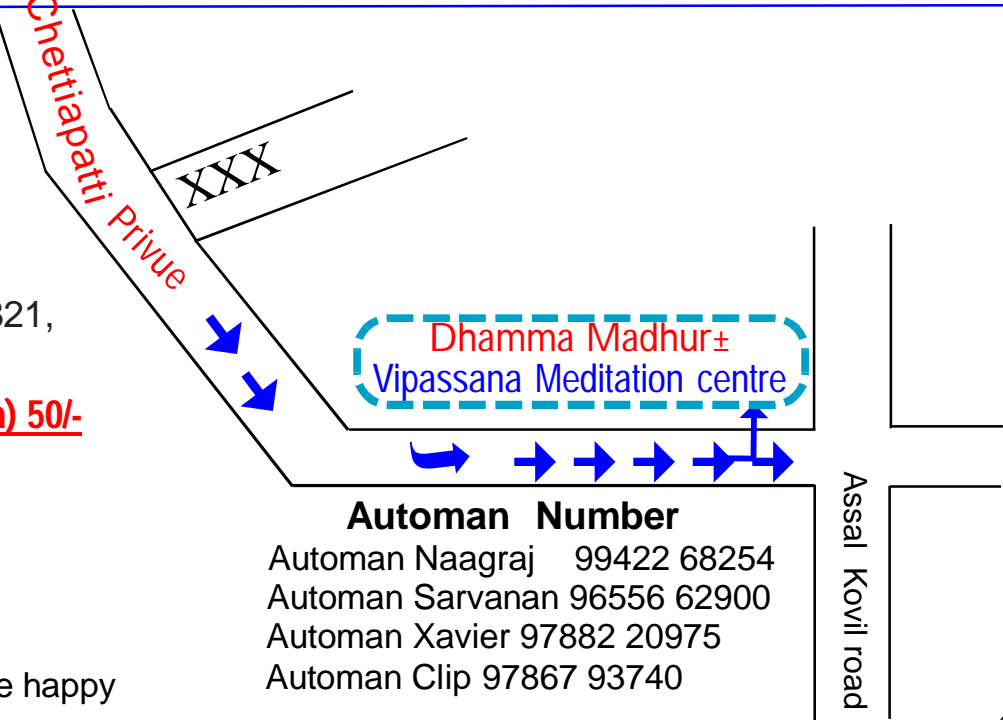

Auto Rate & Kilo Meter

From Chettiapatti petrol pump corner to Dhamma madhura (4km) 50/-

From Ambaturai Railway Station to Dhamma madhura (6Km)100/-

From Chinnalapatti to Dhamma madhura (5km) 100/-

From Dindigul to Dhamma madhura (12km) 200/-

From Dindigul to Dhamma madhura (12km) 250/- (Untime)

From Sampatty to Dhamma madhura(8km) 200/-

May all beings be happy

Dhamma Madhur±
Vipassana Meditation centre

Automan Number

- Automan Naagraj 99422 68254
- Automan Sarvanan 96556 62900
- Automan Xavier 97882 20975
- Automan Clip 97867 93740